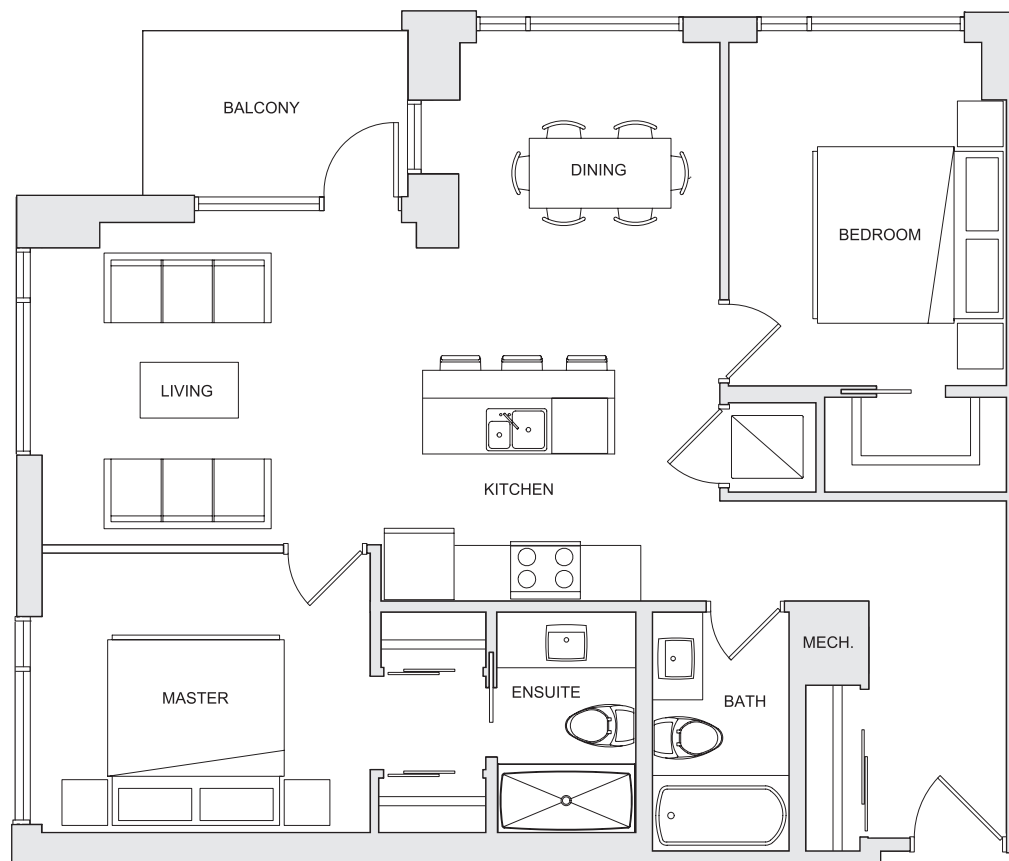

MODEL M7

2 BEDROOMS

2 BATHROOMS

SUITE AREA - 1001 SQ FT

FLOORS 3 - 6 (307-607)

Leasing Office

613.569.3043

info@milieuliving.ca

www.milieuliving.ca

Developed & Managed by

Regional Group

The Regional Group of Companies Inc.

Materials, specifications and floor plans are subject to change without notice. All renderings are artist's concept. All floor plans have approximate dimensions. Actual usable floor space may vary from stated floor plan. Windows, doors and balcony size and location may vary. Balcony/Terrace, as applicable. All dimensions are subject to normal construction variances Some features may vary by suite design. Furniture not included. E. & O.E.