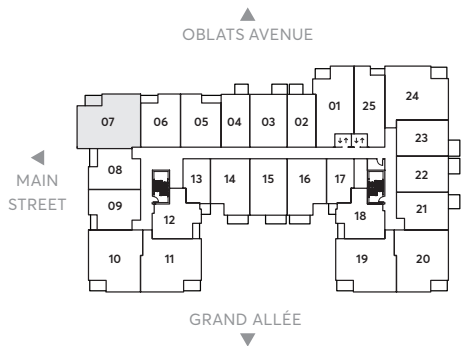

MODEL M7

2 BEDROOMS

2 BATHROOMS

SUITE AREA - 1001 SQ FT

FLOORS 3 - 6 (307-607)

Leasing Office

613.569.3043

info@milieuliving.ca

www.milieuliving.ca

Developed & Managed by

Regional Group

The Regional Group of Companies Inc.

Materials, specifications and floor plans are subject to change without notice. All renderings are artist's concept. All floor plans have approximate dimensions. Actual usable floor space may vary from stated floor plan. Windows, doors and balcony size and location may vary. Balcony/Terrace, as applicable. All dimensions are subject to normal construction variances Some features may vary by suite design. Furniture not included. E. & O.E.