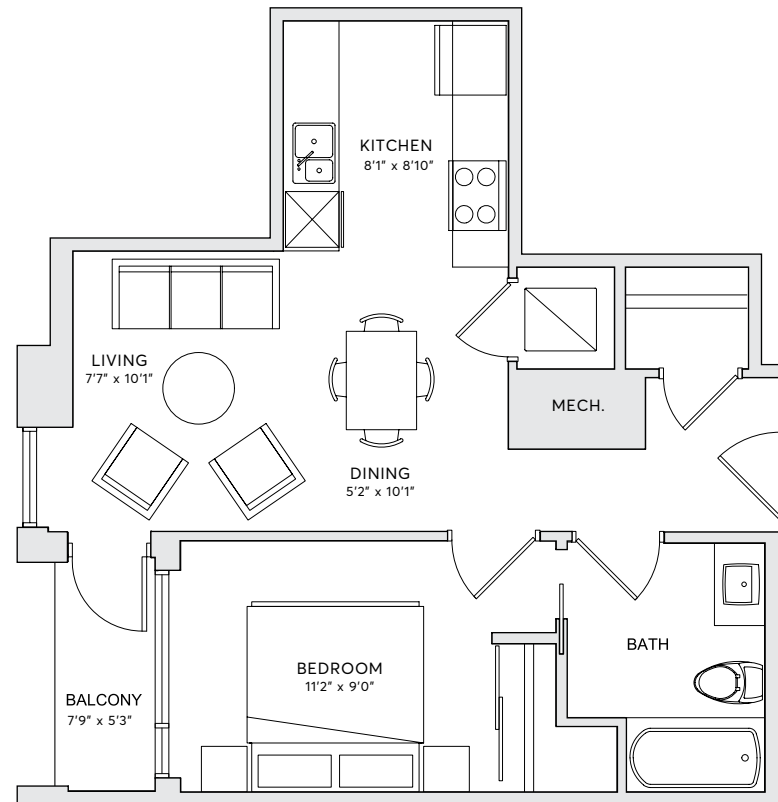

MODEL M18

1 BEDROOM

1 BATHROOM

SUITE AREA - 603 SQ FT

FLOORS 3 - 6 (318-618)

Leasing Office

613.569.3043

rent@milieuliving.ca

www.milieuliving.ca

Developed & Managed by

Regional Group

The Regional Group of Companies Inc.

Materials, specifications and floor plans are subject to change without notice. All renderings are artist's concept. All floor plans have approximate dimensions. Actual usable floor space may vary from stated floor plan. Windows, doors and balcony size and location may vary. Balcony/Terrace, as applicable. All dimensions are subject to normal construction variances Some features may vary by suite design. Furniture not included. E. & O.E.