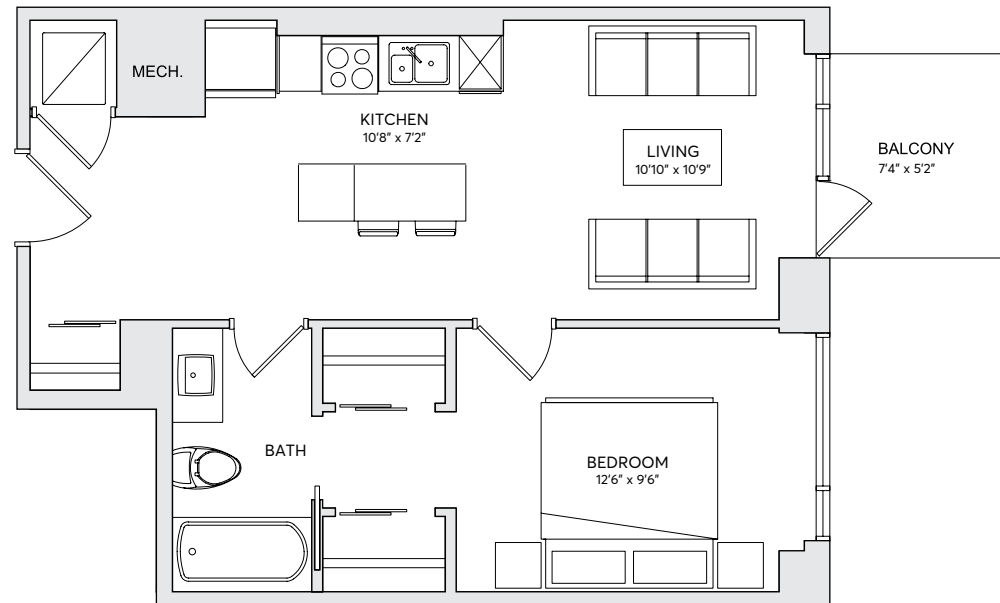

MODEL M21

1 BEDROOM

1 BATHROOM

SUITE AREA - 592 SQ FT

FLOORS 2 - 6 (221-621)

Leasing Office

613.569.3043

rent@milieuliving.ca

www.milieuliving.ca

Developed & Managed by

Regional Group

The Regional Group of Companies Inc.

Materials, specifications and floor plans are subject to change without notice. All renderings are artist's concept. All floor plans have approximate dimensions. Actual usable floor space may vary from stated floor plan. Windows, doors and balcony size and location may vary. Balcony/Terrace, as applicable. All dimensions are subject to normal construction variances Some features may vary by suite design. Furniture not included. E. & O.E.