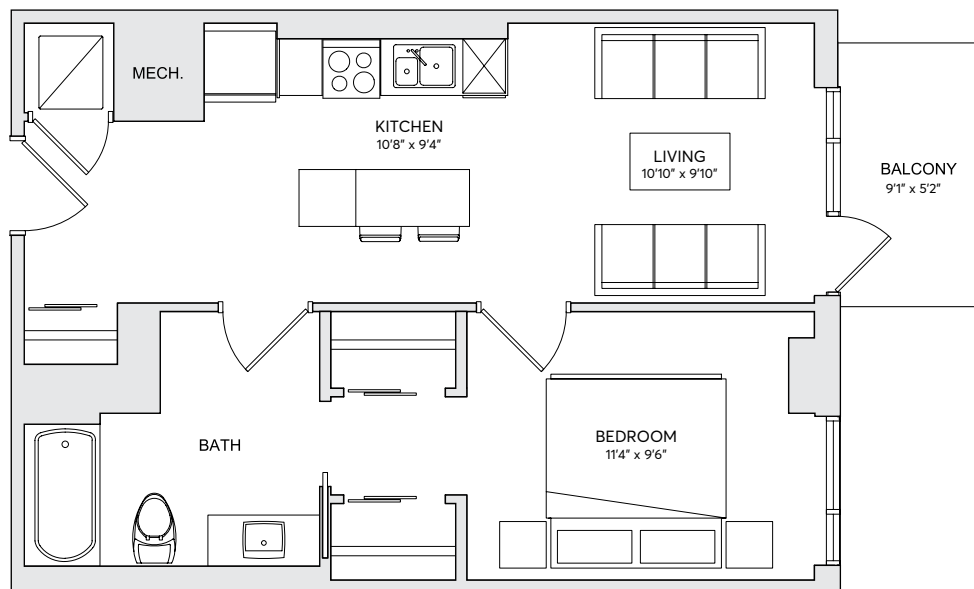

# MODEL M22

1 BEDROOM

1 BATHROOM

SUITE AREA - 603 SQ FT

FLOORS 2 - 6 (222-622)

**Leasing Office**

613.569.3043

[rent@milieuliving.ca](mailto:rent@milieuliving.ca)

[www.milieuliving.ca](http://www.milieuliving.ca)

**Developed & Managed by**

Regional Group

The Regional Group of Companies Inc.

Materials, specifications and floor plans are subject to change without notice. All renderings are artist's concept. All floor plans have approximate dimensions. Actual usable floor space may vary from stated floor plan. Windows, doors and balcony size and location may vary. Balcony/Terrace, as applicable. All dimensions are subject to normal construction variances Some features may vary by suite design. Furniture not included. E. & O.E.