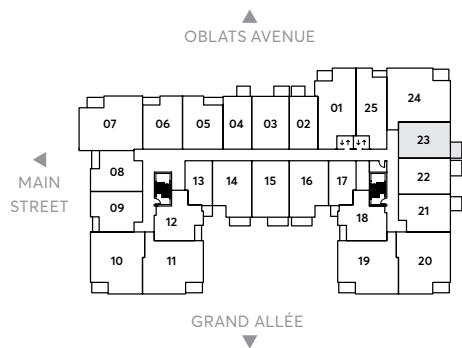

MODEL M23

1 BEDROOM

1 BATHROOM

SUITE AREA - 603 SQ FT

FLOORS 2 - 6 (223-623)

Leasing Office

613.569.3043

rent@milieuliving.ca

www.milieuliving.ca

Developed & Managed by

Regional Group

The Regional Group of Companies Inc.

Materials, specifications and floor plans are subject to change without notice. All renderings are artist's concept. All floor plans have approximate dimensions. Actual usable floor space may vary from stated floor plan. Windows, doors and balcony size and location may vary. Balcony/Terrace, as applicable. All dimensions are subject to normal construction variances Some features may vary by suite design. Furniture not included. E. & O.E.