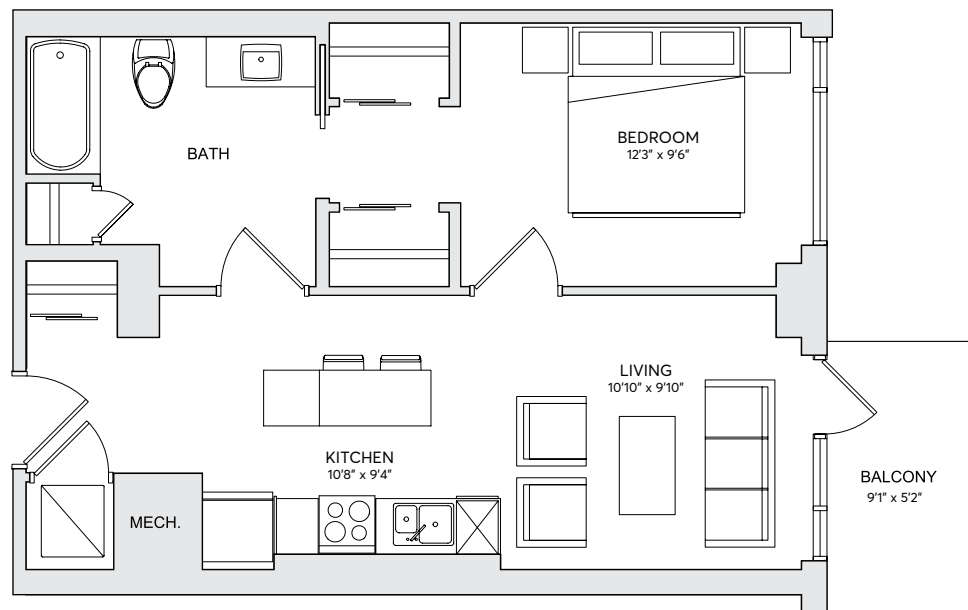

MODEL M23

1 BEDROOM

1 BATHROOM

SUITE AREA - 603 SQ FT

FLOORS 2 - 6 (223-623)

Leasing Office

613.569.3043

rent@milieuliving.ca

www.milieuliving.ca

Developed & Managed by

Regional Group

The Regional Group of Companies Inc.

Materials, specifications and floor plans are subject to change without notice. All renderings are artist's concept. All floor plans have approximate dimensions. Actual usable floor space may vary from stated floor plan. Windows, doors and balcony size and location may vary. Balcony/Terrace, as applicable. All dimensions are subject to normal construction variances Some features may vary by suite design. Furniture not included. E. & O.E.