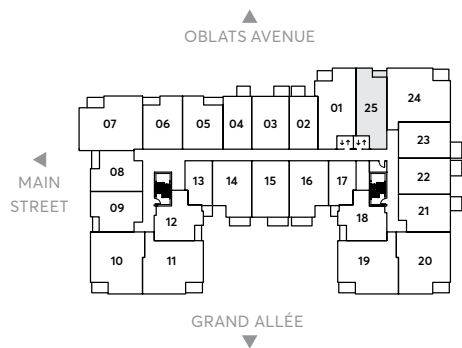

MODEL M25

1 BEDROOM

1 BATHROOM

SUITE AREA - 700 SQ FT

FLOORS 3 - 6 (325-625)

Leasing Office

613.569.3043

rent@milieuliving.ca

www.milieuliving.ca

Developed & Managed by

Regional Group

The Regional Group of Companies Inc.

Materials, specifications and floor plans are subject to change without notice. All renderings are artist's concept. All floor plans have approximate dimensions. Actual usable floor space may vary from stated floor plan. Windows, doors and balcony size and location may vary. Balcony/Terrace, as applicable. All dimensions are subject to normal construction variances. Some features may vary by suite design. Furniture not included. E. & O.E.