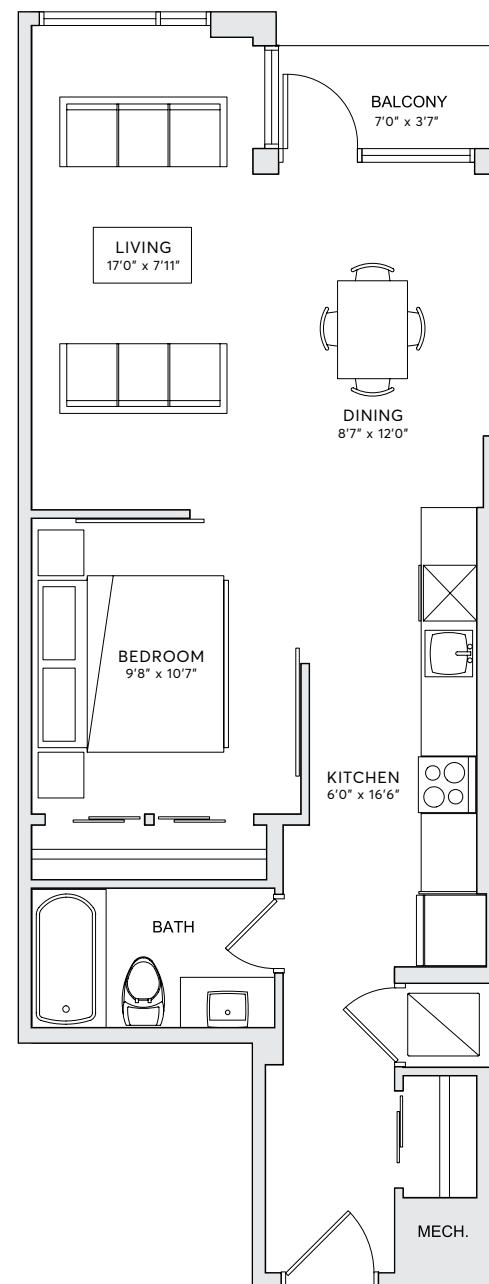

MODEL M25

1 BEDROOM

1 BATHROOM

SUITE AREA - 700 SQ FT

FLOORS 3 - 6 (325-625)

Leasing Office

613.569.3043

rent@milieuliving.ca

www.milieuliving.ca

Developed & Managed by

Regional Group

The Regional Group of Companies Inc.

Materials, specifications and floor plans are subject to change without notice. All renderings are artist's concept. All floor plans have approximate dimensions. Actual usable floor space may vary from stated floor plan. Windows, doors and balcony size and location may vary. Balcony/Terrace, as applicable. All dimensions are subject to normal construction variances. Some features may vary by suite design. Furniture not included. E. & O.E.