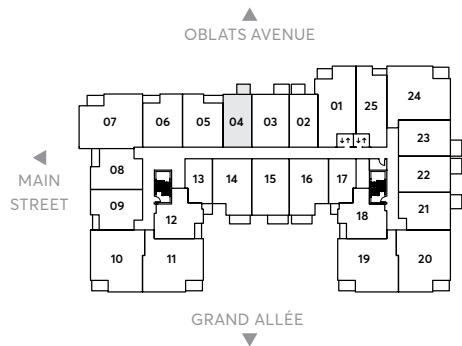

MODEL M4

1 BEDROOM

1 BATHROOM

SUITE AREA - 495 SQ FT

FLOORS 3 - 6 (304-604)

Leasing Office

613.569.3043

rent@milieuliving.ca

www.milieuliving.ca

Developed & Managed by

Regional Group

The Regional Group of Companies Inc.

Materials, specifications and floor plans are subject to change without notice. All renderings are artist's concept. All floor plans have approximate dimensions. Actual usable floor space may vary from stated floor plan. Windows, doors and balcony size and location may vary. Balcony/Terrace, as applicable. All dimensions are subject to normal construction variances. Some features may vary by suite design. Furniture not included. E. & O.E.