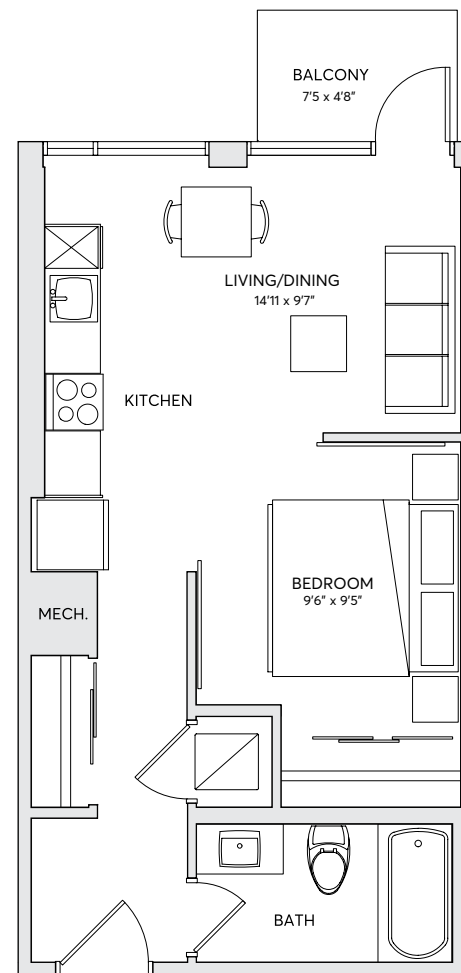

MODEL M4

1 BEDROOM

1 BATHROOM

SUITE AREA - 495 SQ FT

FLOORS 3 - 6 (304-604)

Leasing Office

613.569.3043

rent@milieuliving.ca

www.milieuliving.ca

Developed & Managed by

Regional Group

The Regional Group of Companies Inc.

Materials, specifications and floor plans are subject to change without notice. All renderings are artist's concept. All floor plans have approximate dimensions. Actual usable floor space may vary from stated floor plan. Windows, doors and balcony size and location may vary. Balcony/Terrace, as applicable. All dimensions are subject to normal construction variances. Some features may vary by suite design. Furniture not included. E. & O.E.