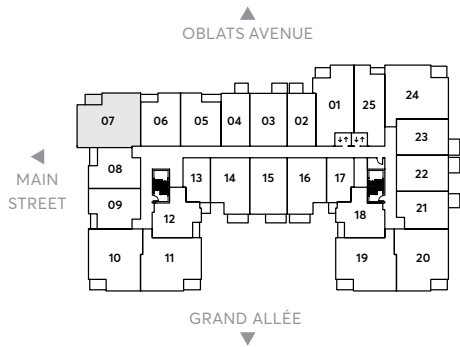

MODEL M7

2 BEDROOMS

2 BATHROOMS

SUITE AREA - 1001 SQ FT

FLOORS 2 - 6 (207-607)

Leasing Office

613.569.3043

rent@milieuliving.ca

www.milieuliving.ca

Developed & Managed by

Regional Group

The Regional Group of Companies Inc.

Materials, specifications and floor plans are subject to change without notice. All renderings are artist's concept. All floor plans have approximate dimensions. Actual usable floor space may vary from stated floor plan. Windows, doors and balcony size and location may vary. Balcony/Terrace, as applicable. All dimensions are subject to normal construction variances Some features may vary by suite design. Furniture not included. E. & O.E.