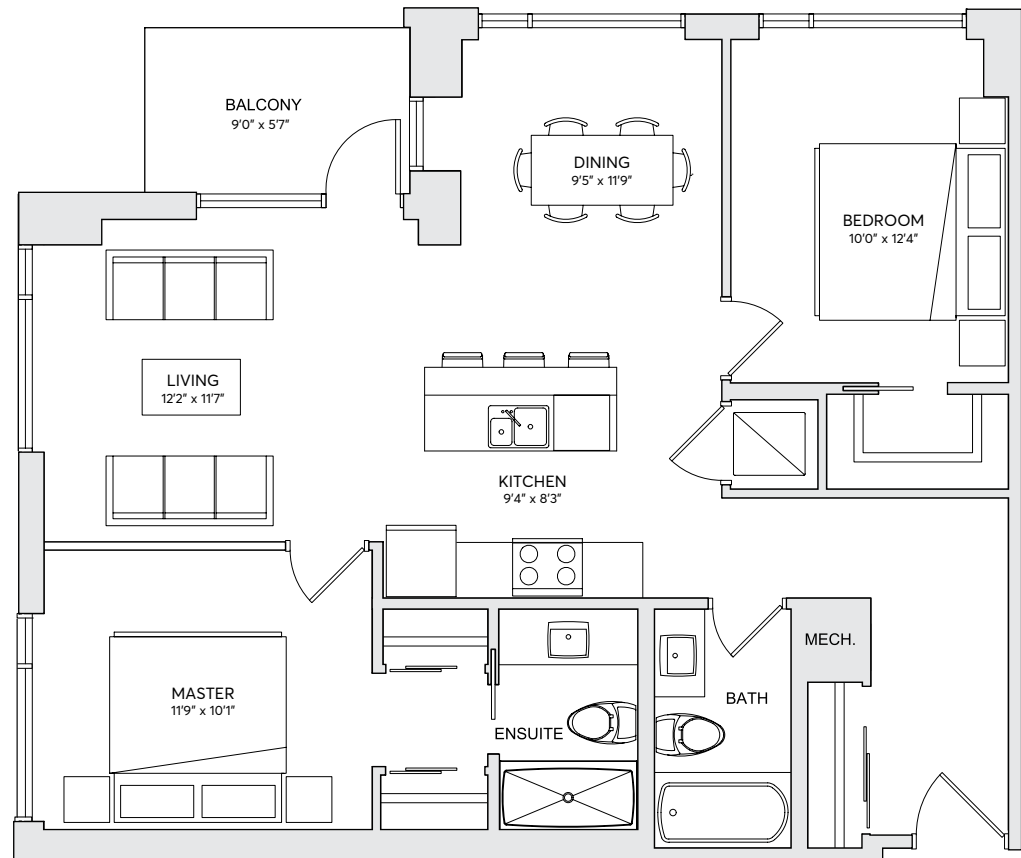

MODEL M7

2 BEDROOMS

2 BATHROOMS

SUITE AREA - 1001 SQ FT

FLOORS 2 - 6 (207-607)

Leasing Office

613.569.3043

rent@milieuliving.ca

www.milieuliving.ca

Developed & Managed by

Regional Group

The Regional Group of Companies Inc.

Materials, specifications and floor plans are subject to change without notice. All renderings are artist's concept. All floor plans have approximate dimensions. Actual usable floor space may vary from stated floor plan. Windows, doors and balcony size and location may vary. Balcony/Terrace, as applicable. All dimensions are subject to normal construction variances Some features may vary by suite design. Furniture not included. E. & O.E.