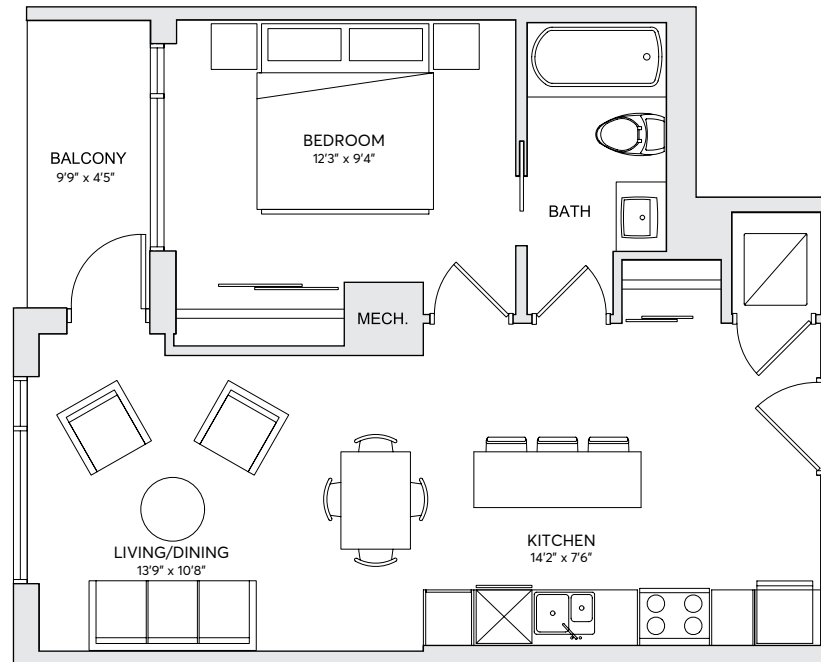

# MODEL M8

1 BEDROOM

1 BATHROOM

SUITE AREA - 624 SQ FT

FLOORS 3 - 6 (308-608)

**Leasing Office**

613.569.3043

[rent@milieuliving.ca](mailto:rent@milieuliving.ca)

[www.milieuliving.ca](http://www.milieuliving.ca)

**Developed & Managed by**

Regional Group

The Regional Group of Companies Inc.

Materials, specifications and floor plans are subject to change without notice. All renderings are artist's concept. All floor plans have approximate dimensions. Actual usable floor space may vary from stated floor plan. Windows, doors and balcony size and location may vary. Balcony/Terrace, as applicable. All dimensions are subject to normal construction variances Some features may vary by suite design. Furniture not included. E. & O.E.