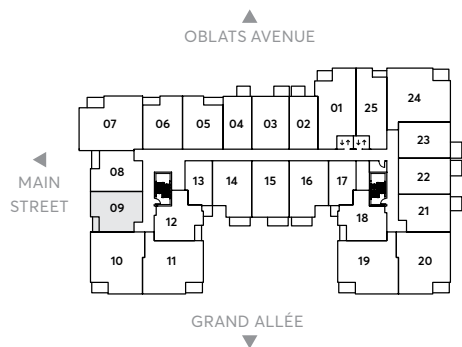

# MODEL M9

1 BEDROOM

1 BATHROOM

SUITE AREA - 614 SQ FT

FLOORS 3 - 6 (309-609)

**Leasing Office**

613.569.3043

[info@milieuliving.ca](mailto:info@milieuliving.ca)

[www.milieuliving.ca](http://www.milieuliving.ca)

**Developed & Managed by**

Regional Group

The Regional Group of Companies Inc.

Materials, specifications and floor plans are subject to change without notice. All renderings are artist's concept. All floor plans have approximate dimensions. Actual usable floor space may vary from stated floor plan. Windows, doors and balcony size and location may vary. Balcony/Terrace, as applicable. All dimensions are subject to normal construction variances Some features may vary by suite design. Furniture not included. E. & O.E.