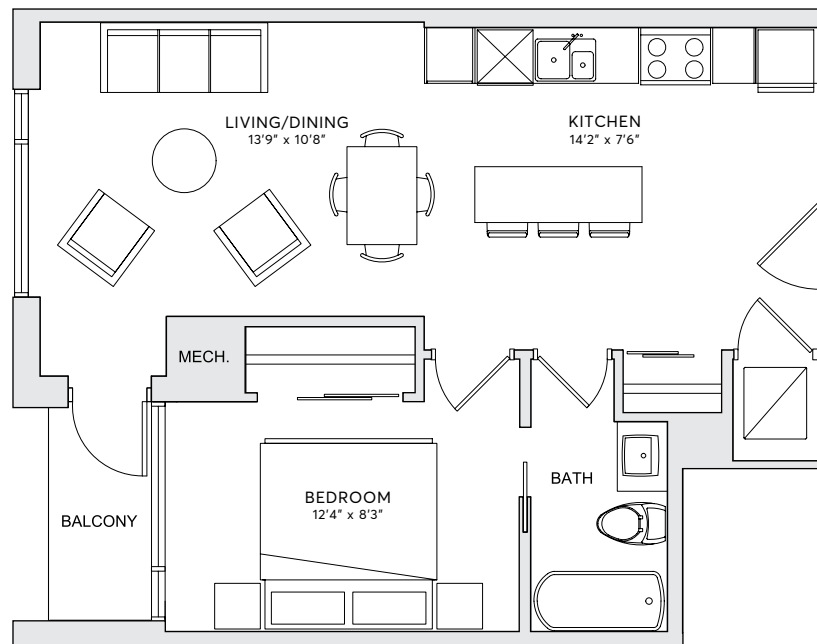

# MODEL M9

1 BEDROOM

1 BATHROOM

SUITE AREA - 614 SQ FT

FLOORS 3 - 6 (309-609)

**Leasing Office**

613.569.3043

[info@milieuliving.ca](mailto:info@milieuliving.ca)

[www.milieuliving.ca](http://www.milieuliving.ca)

**Developed & Managed by**

Regional Group

The Regional Group of Companies Inc.

Materials, specifications and floor plans are subject to change without notice. All renderings are artist's concept. All floor plans have approximate dimensions. Actual usable floor space may vary from stated floor plan. Windows, doors and balcony size and location may vary. Balcony/Terrace, as applicable. All dimensions are subject to normal construction variances Some features may vary by suite design. Furniture not included. E. & O.E.