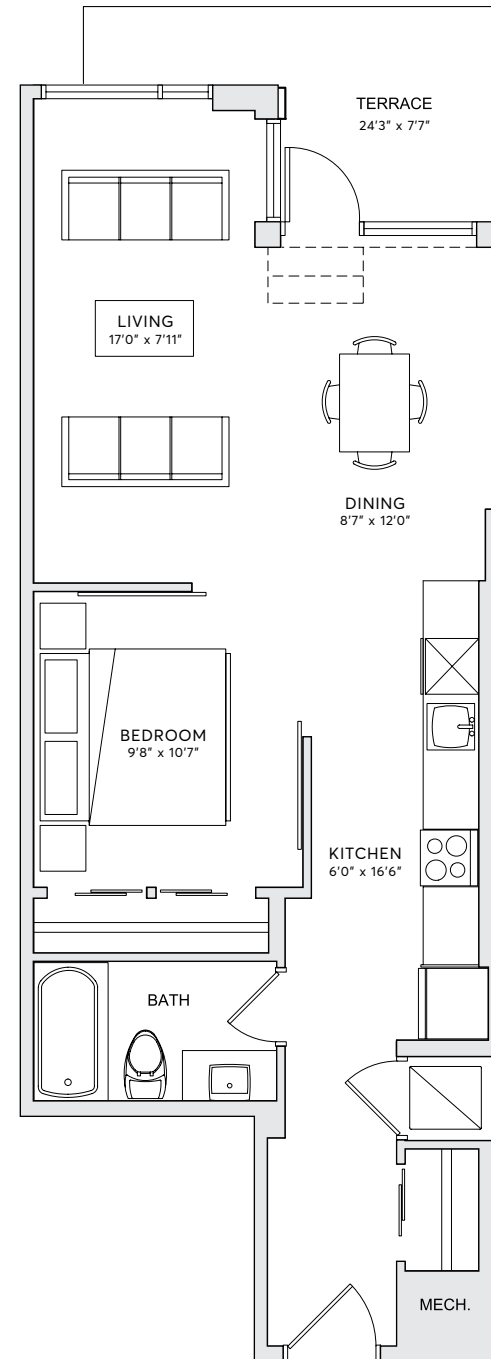

MODEL M25-T

1 BEDROOM

1 BATHROOM

SUITE AREA - 700 SQ FT

FLOOR 2 (225)

Leasing Office

613.569.3043

rent@milieuliving.ca

www.milieuliving.ca

Developed & Managed by

Regional Group

The Regional Group of Companies Inc.

Materials, specifications and floor plans are subject to change without notice. All renderings are artist's concept. All floor plans have approximate dimensions. Actual usable floor space may vary from stated floor plan. Windows, doors and balcony size and location may vary. Balcony/Terrace, as applicable. All dimensions are subject to normal construction variances Some features may vary by suite design. Furniture not included. E. & O.E.