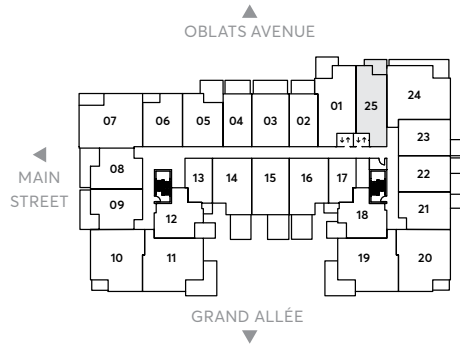

MODEL M25-T

1 BEDROOM

1 BATHROOM

SUITE AREA - 700 SQ FT

FLOOR 2 (225)

Leasing Office

613.569.3043

rent@milieuliving.ca

www.milieuliving.ca

Developed & Managed by

Regional Group

The Regional Group of Companies Inc.

Materials, specifications and floor plans are subject to change without notice. All renderings are artist's concept. All floor plans have approximate dimensions. Actual usable floor space may vary from stated floor plan. Windows, doors and balcony size and location may vary. Balcony/Terrace, as applicable. All dimensions are subject to normal construction variances Some features may vary by suite design. Furniture not included. E. & O.E.