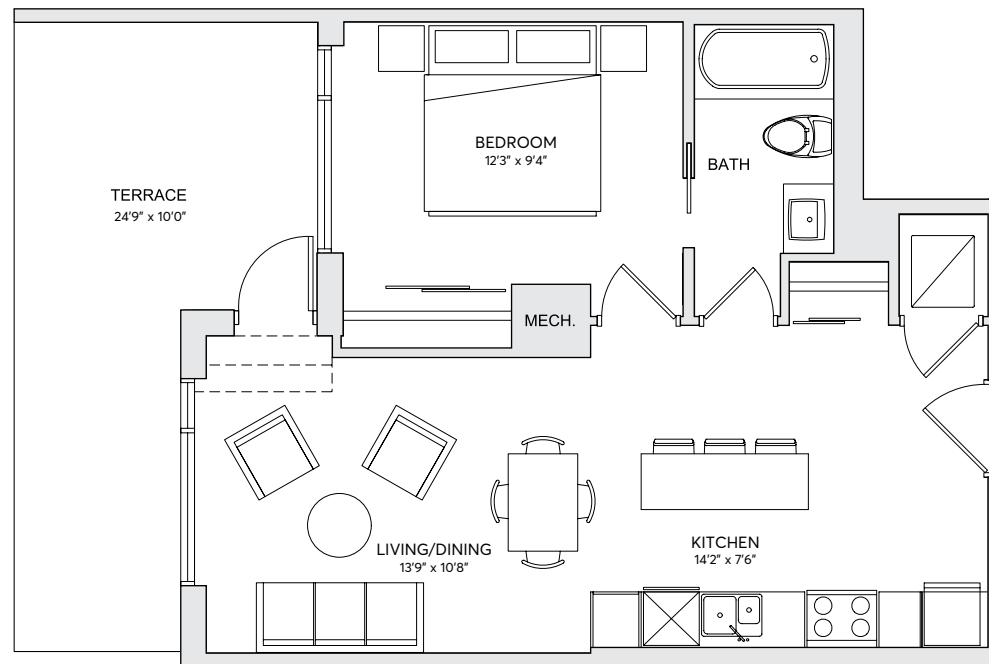

# MODEL M8-T

1 BEDROOM

1 BATHROOM

SUITE AREA - 624 SQ FT

FLOOR 2 (208)

**Leasing Office**

613.569.3043

[rent@milieuliving.ca](mailto:rent@milieuliving.ca)

[www.milieuliving.ca](http://www.milieuliving.ca)

**Developed & Managed by**

Regional Group

The Regional Group of Companies Inc.

Materials, specifications and floor plans are subject to change without notice. All renderings are artist's concept. All floor plans have approximate dimensions. Actual usable floor space may vary from stated floor plan. Windows, doors and balcony size and location may vary. Balcony/Terrace, as applicable. All dimensions are subject to normal construction variances Some features may vary by suite design. Furniture not included. E. & O.E.