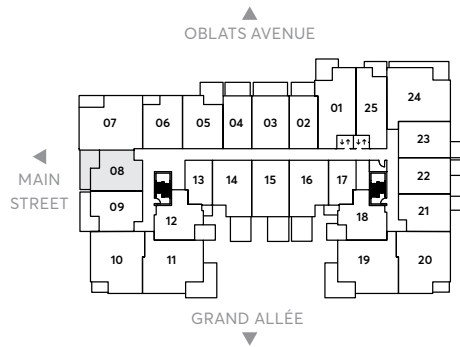

# MODEL M8-T

1 BEDROOM

1 BATHROOM

SUITE AREA - 624 SQ FT

FLOOR 2 (208)

**Leasing Office**

613.569.3043

[rent@milieuliving.ca](mailto:rent@milieuliving.ca)

[www.milieuliving.ca](http://www.milieuliving.ca)

**Developed & Managed by**

Regional Group

The Regional Group of Companies Inc.

Materials, specifications and floor plans are subject to change without notice. All renderings are artist's concept. All floor plans have approximate dimensions. Actual usable floor space may vary from stated floor plan. Windows, doors and balcony size and location may vary. Balcony/Terrace, as applicable. All dimensions are subject to normal construction variances Some features may vary by suite design. Furniture not included. E. & O.E.